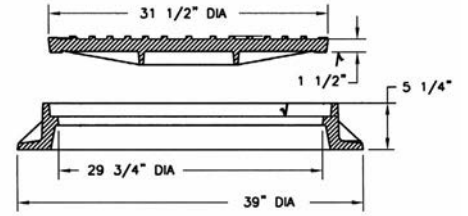

### 2295 FRAME & COVER

Heavy duty  
Machined bearing surfaces

### V-2326 WATERTITE FRAME & COVER

Heavy duty  
Machined bearing surfaces  
Watertite assembly

Options  
Special lettered covers  
Adjusting risers