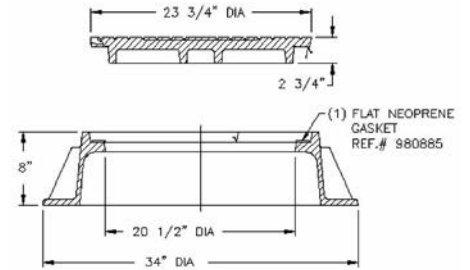

### 2295 FRAME & COVER

Heavy duty  
Machined bearing surfaces

### V-2326 WATERTITE FRAME & COVER

Heavy duty  
Machined bearing surfaces  
Watertite assembly

Options  
Special lettered covers  
Adjusting risers