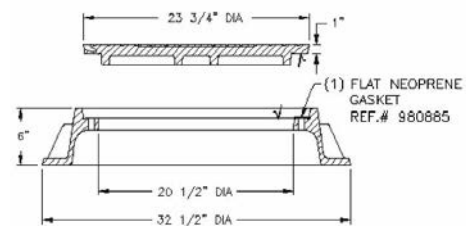

V-2327 WATERTITE FRAME & COVER

Heavy duty
Machined bearing surfaces
Watertite assembly

Options
Special lettered covers
Custom logo covers
Adjusting risers